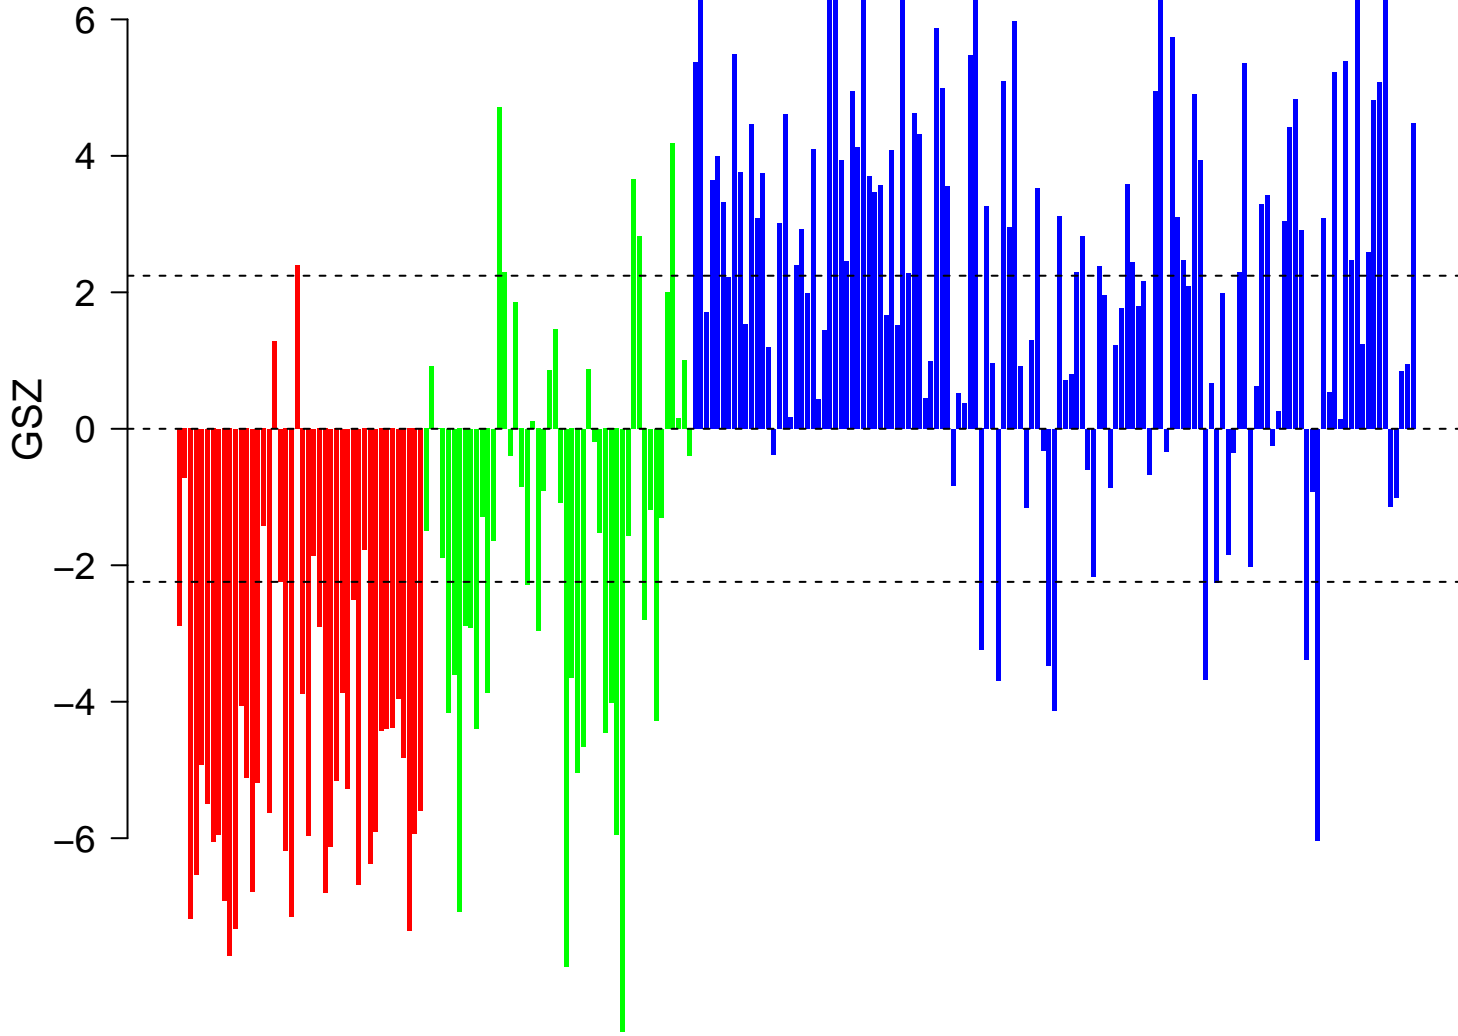

# BROCKE\_APOPTOSIS\_REVERSED\_BY\_IL6